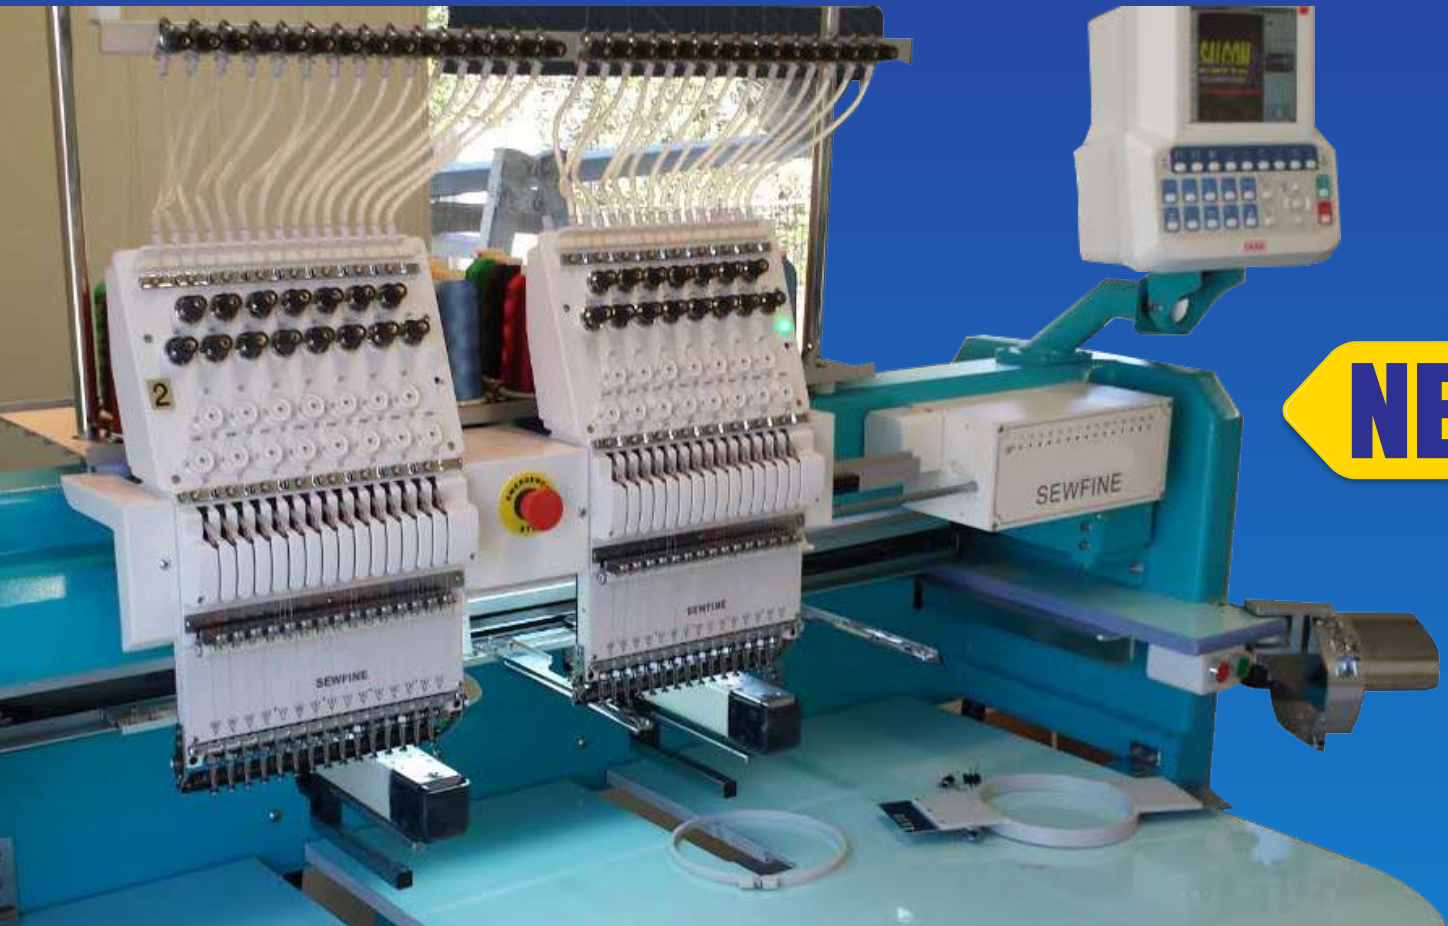

LATEST TECHNOLOGY, SUPER QUIET, FAST, QUALITY EMBROIDERY

NEW

SEWFINE Multi Head - Industrial Embroidery Machines.

- 2 head, 4 head, 6 head, 8 head 15 needle tubular models and up to 30 head flat bed machines.
 - New type, coloured large screen control panel with all the functions you could expect the latest hugely more expensive machines to have.
 - New designed twin cam head making machine really quiet and smooth running at 1000spm.
 - 1 million stitch design memory
 - Thread cut and thread break detectors. Threads not in use locks.
 - Auto, semi auto, and manual colour change settings.
 - Frame trace, border or design outline
 - Machine parts test function.
 - Full range of hoops included with Multi Head tubular machines.
- List of hoops included:
- 2 of each per head
 - 90mm, 120mm, 150mm, 180mm 210mm round hoops.
 - 320mm x 320mm square jacket back hoop.
 - 1x large badge frame
 - New design cap driver 1 per head and 2 each per head cap frames, 1x cap set up jig.
 - Price dependent on American dollar, ask our office for a no obligation quote.